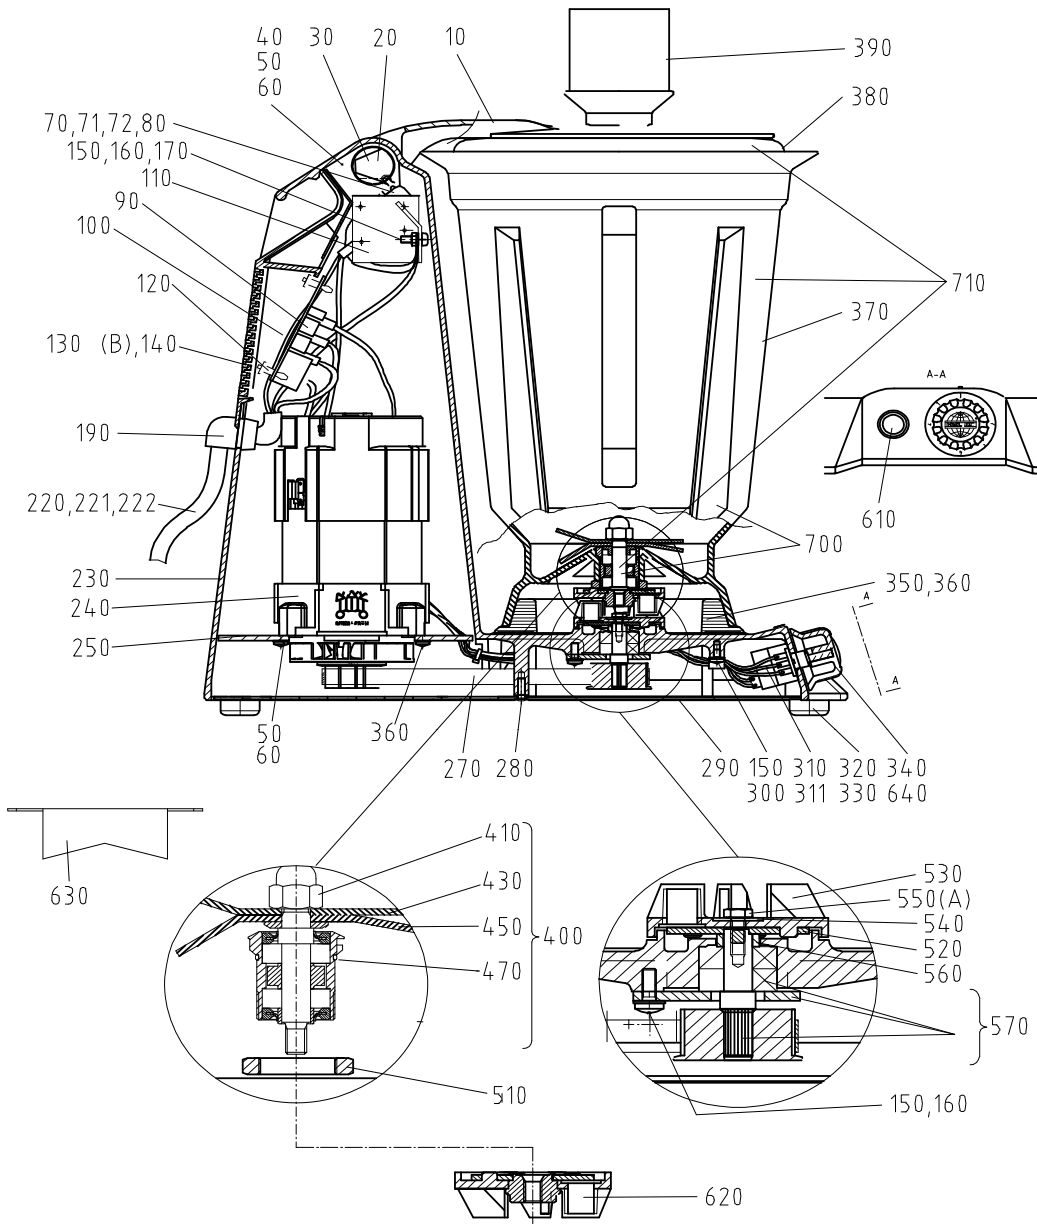

EXPLOSION DRAWING SB-4

VIEW , FOR MACHINES WITHOUT EMC POWER LINE FILTER (POS 620)

A: LOCTITE NO. 242
B: SILICONE RTV 108

EXPLOSION DRAWING SB-4L-1

A: LOCTITE NO. 242
 B: SILICONE RTV 108

EXPLOSION DRAWING SB-4L-2

A: LOCTITE NO. 242
 B: SILICONE RTV 108