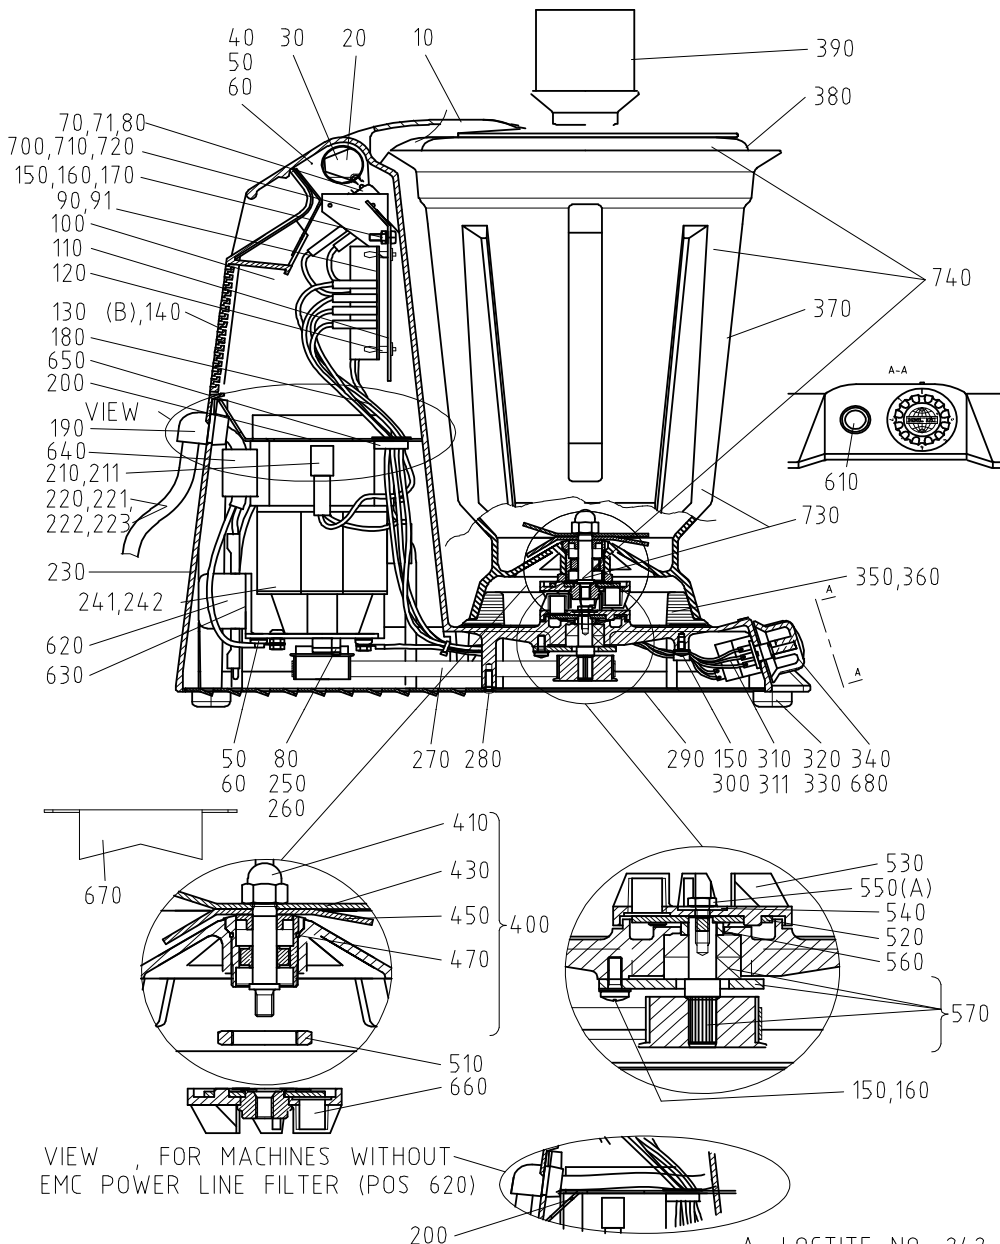

EXPLOSION DRAWING SB-4

VIEW , FOR MACHINES WITHOUT EMC POWER LINE FILTER (POS 620)

A: LOCTITE NO. 242
B: SILICONE RTV 108

EXPLOSION DRAWING SB-4L-1

A: LOCTITE NO. 242
 B: SILICONE RTV 108

EXPLOSION DRAWING SB-4L-2

A: LOCTITE NO. 242
 B: SILICONE RTV 108